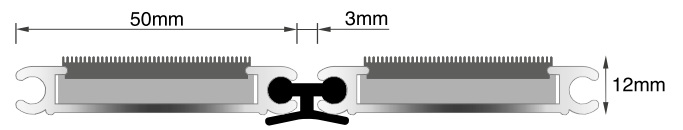

Natural

Accessories:

T-Bar

10mm-25mm Framing

MW Ramp System

FRAMEWORKS 12

Description:

Low profile rollable aluminium grid matting system suitable for heavy traffic areas.

Ideal for recess matwells or areas where surface mounting is required.

The extruded aluminium profiles are assembled using PVC hinges which incorporates an integral damper strip. PVC hinges enable easier on site shaping.