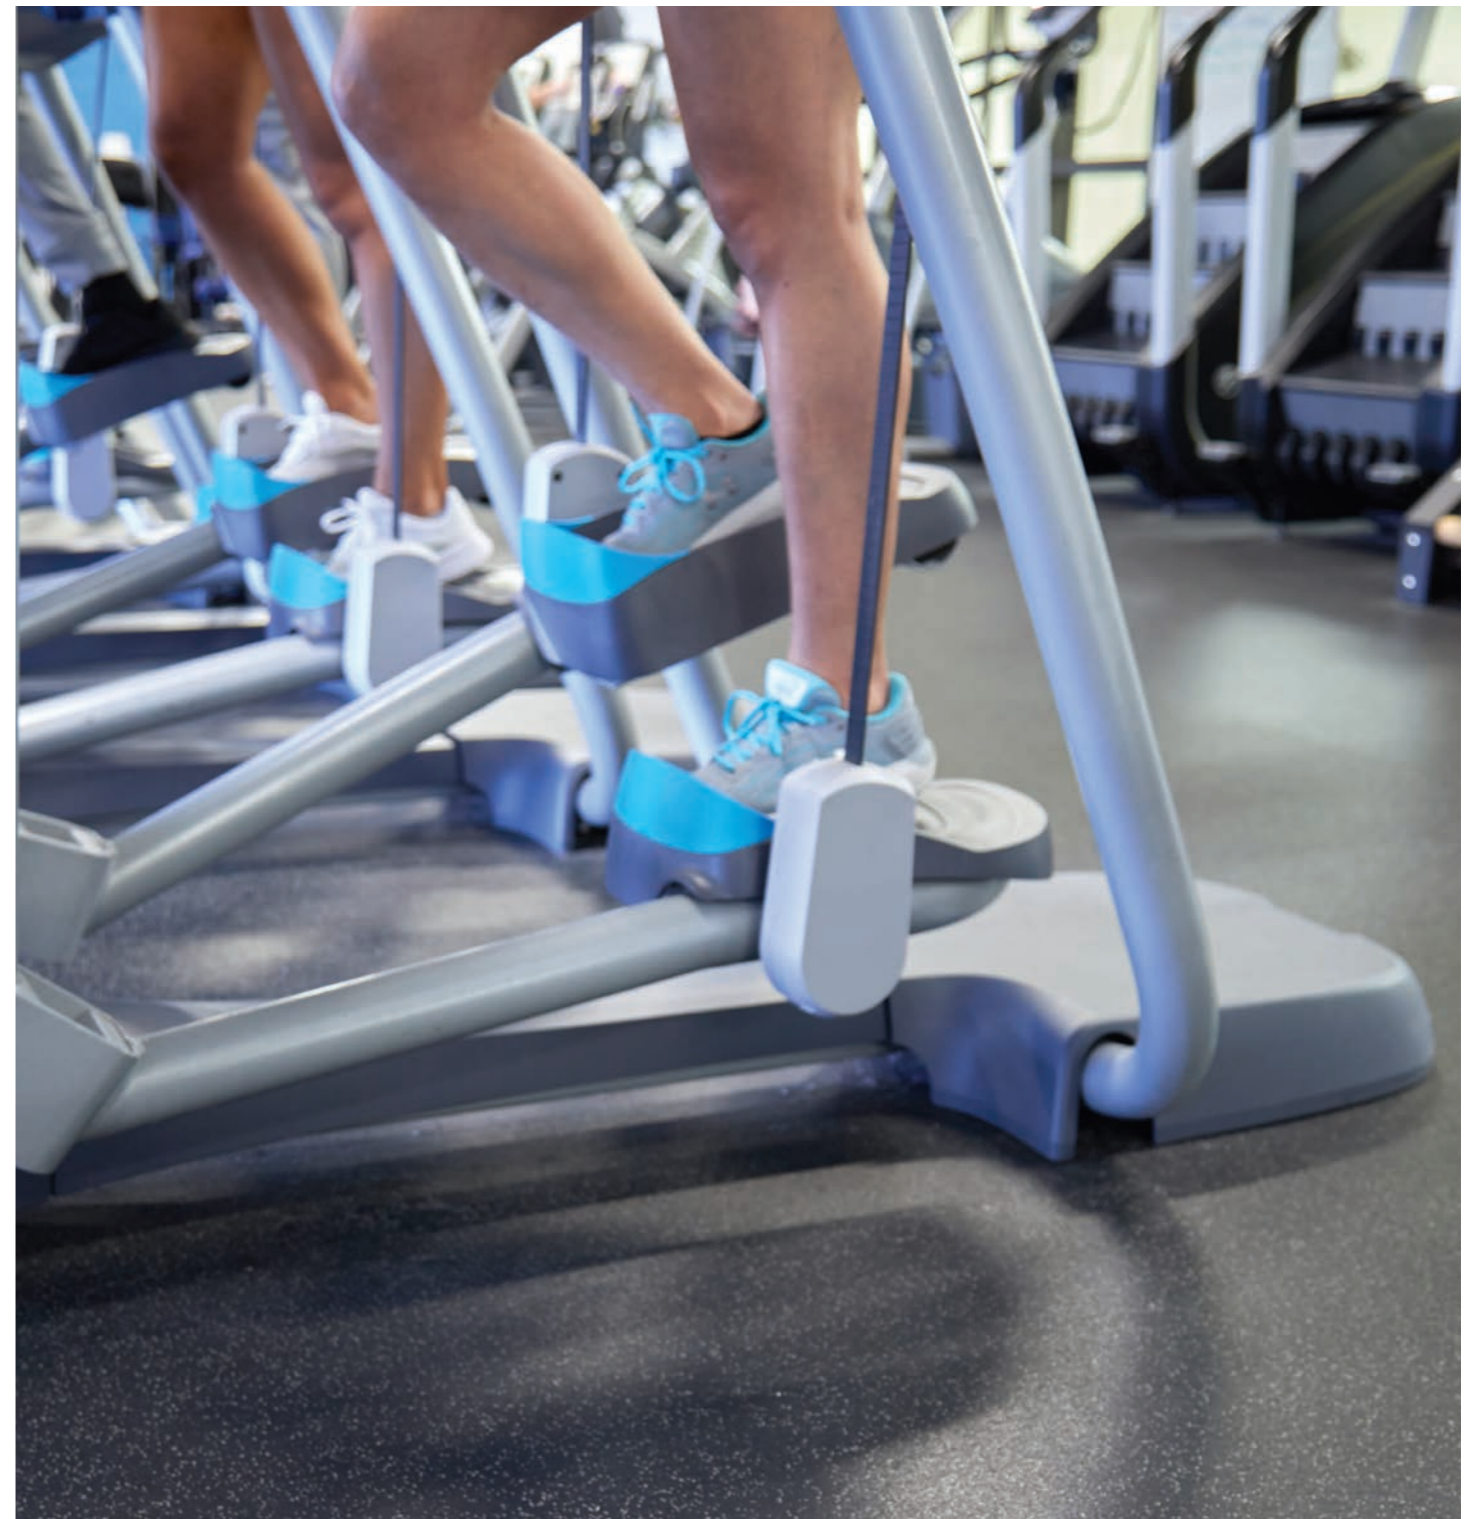

OUR FLOOR FOR CARDIO & STRENGTH TRAINING

Robust and cushioning:

These are the features our REGUPOL everroll fitness floors provide for your areas with cardio and stationary strength equipment. They can withstand high point loads exerted by machines and are extremely durable and robust. That makes our floor a long-lasting solution for your fitness studio.

When your customers get into the swing of things, so does your equipment. The resulting vibrations are effectively reduced by our flooring.

Rolls

Resilient | firm enough to absorb static point loads to a certain degree | standard thicknesses: 6 to 10 mm
Our products: REGUPOL everroll ultimate, REGUPOL everroll vitality*, REGUPOL everroll classic*, REGUPOL everroll essential*

Tiles

Extremely robust and resilient | long-lasting | cushioning | standard thicknesses: 27 and 43 mm
Our products: REGUPOL everroll multitile*

*Please refer to the Consumer Product Information for each decor group. You can find more on this from page 52.

Our advice:

Design your own Cardio section according to your preferred layout and design. Our Flooring Designer enables you to virtually install and view our decors in a fitness studio.