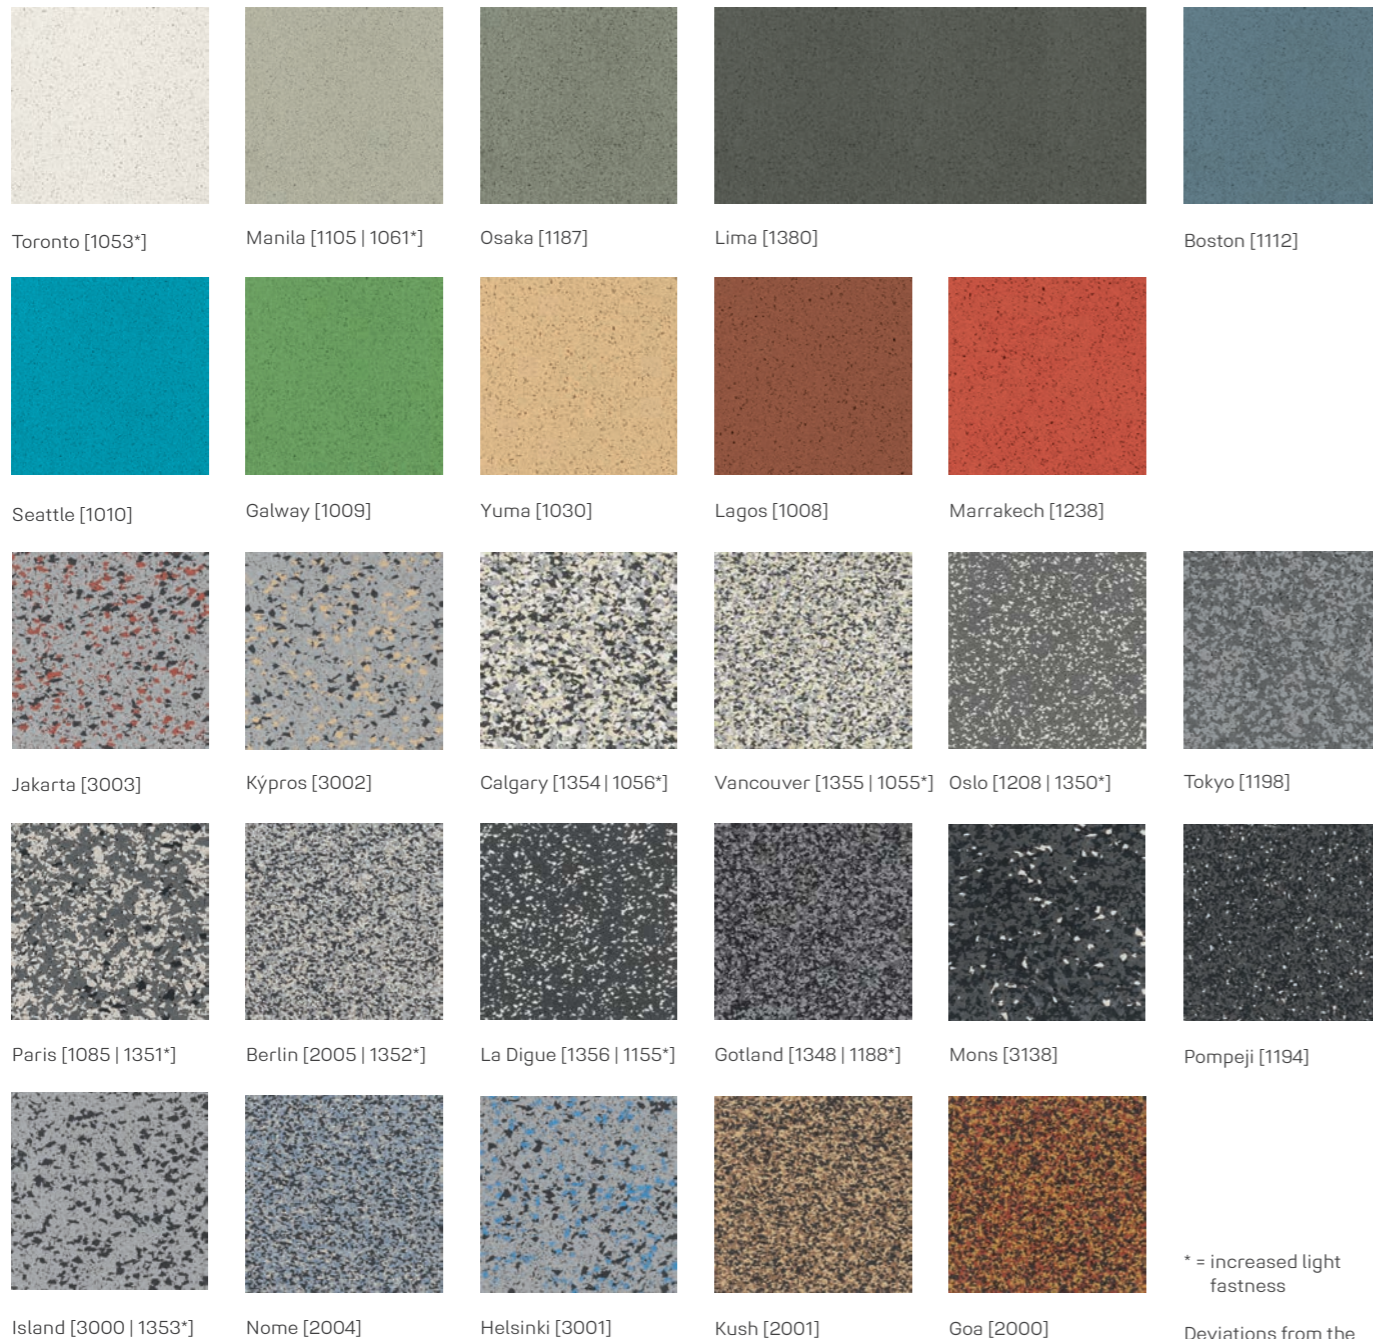

ROLLS & FLOOR BUILD-UPS

COLOURS & DECORS

REGUPOL everroll ultimate EDITION 4.0

REGUPOL everroll ultimate meets the currently valid EU requirements on a consumer product.

Edition 4.0 = brilliant colours and nonreflecting surface

* = increased light fastness

Deviations from the colours shown are possible due to production batches and brochure print.