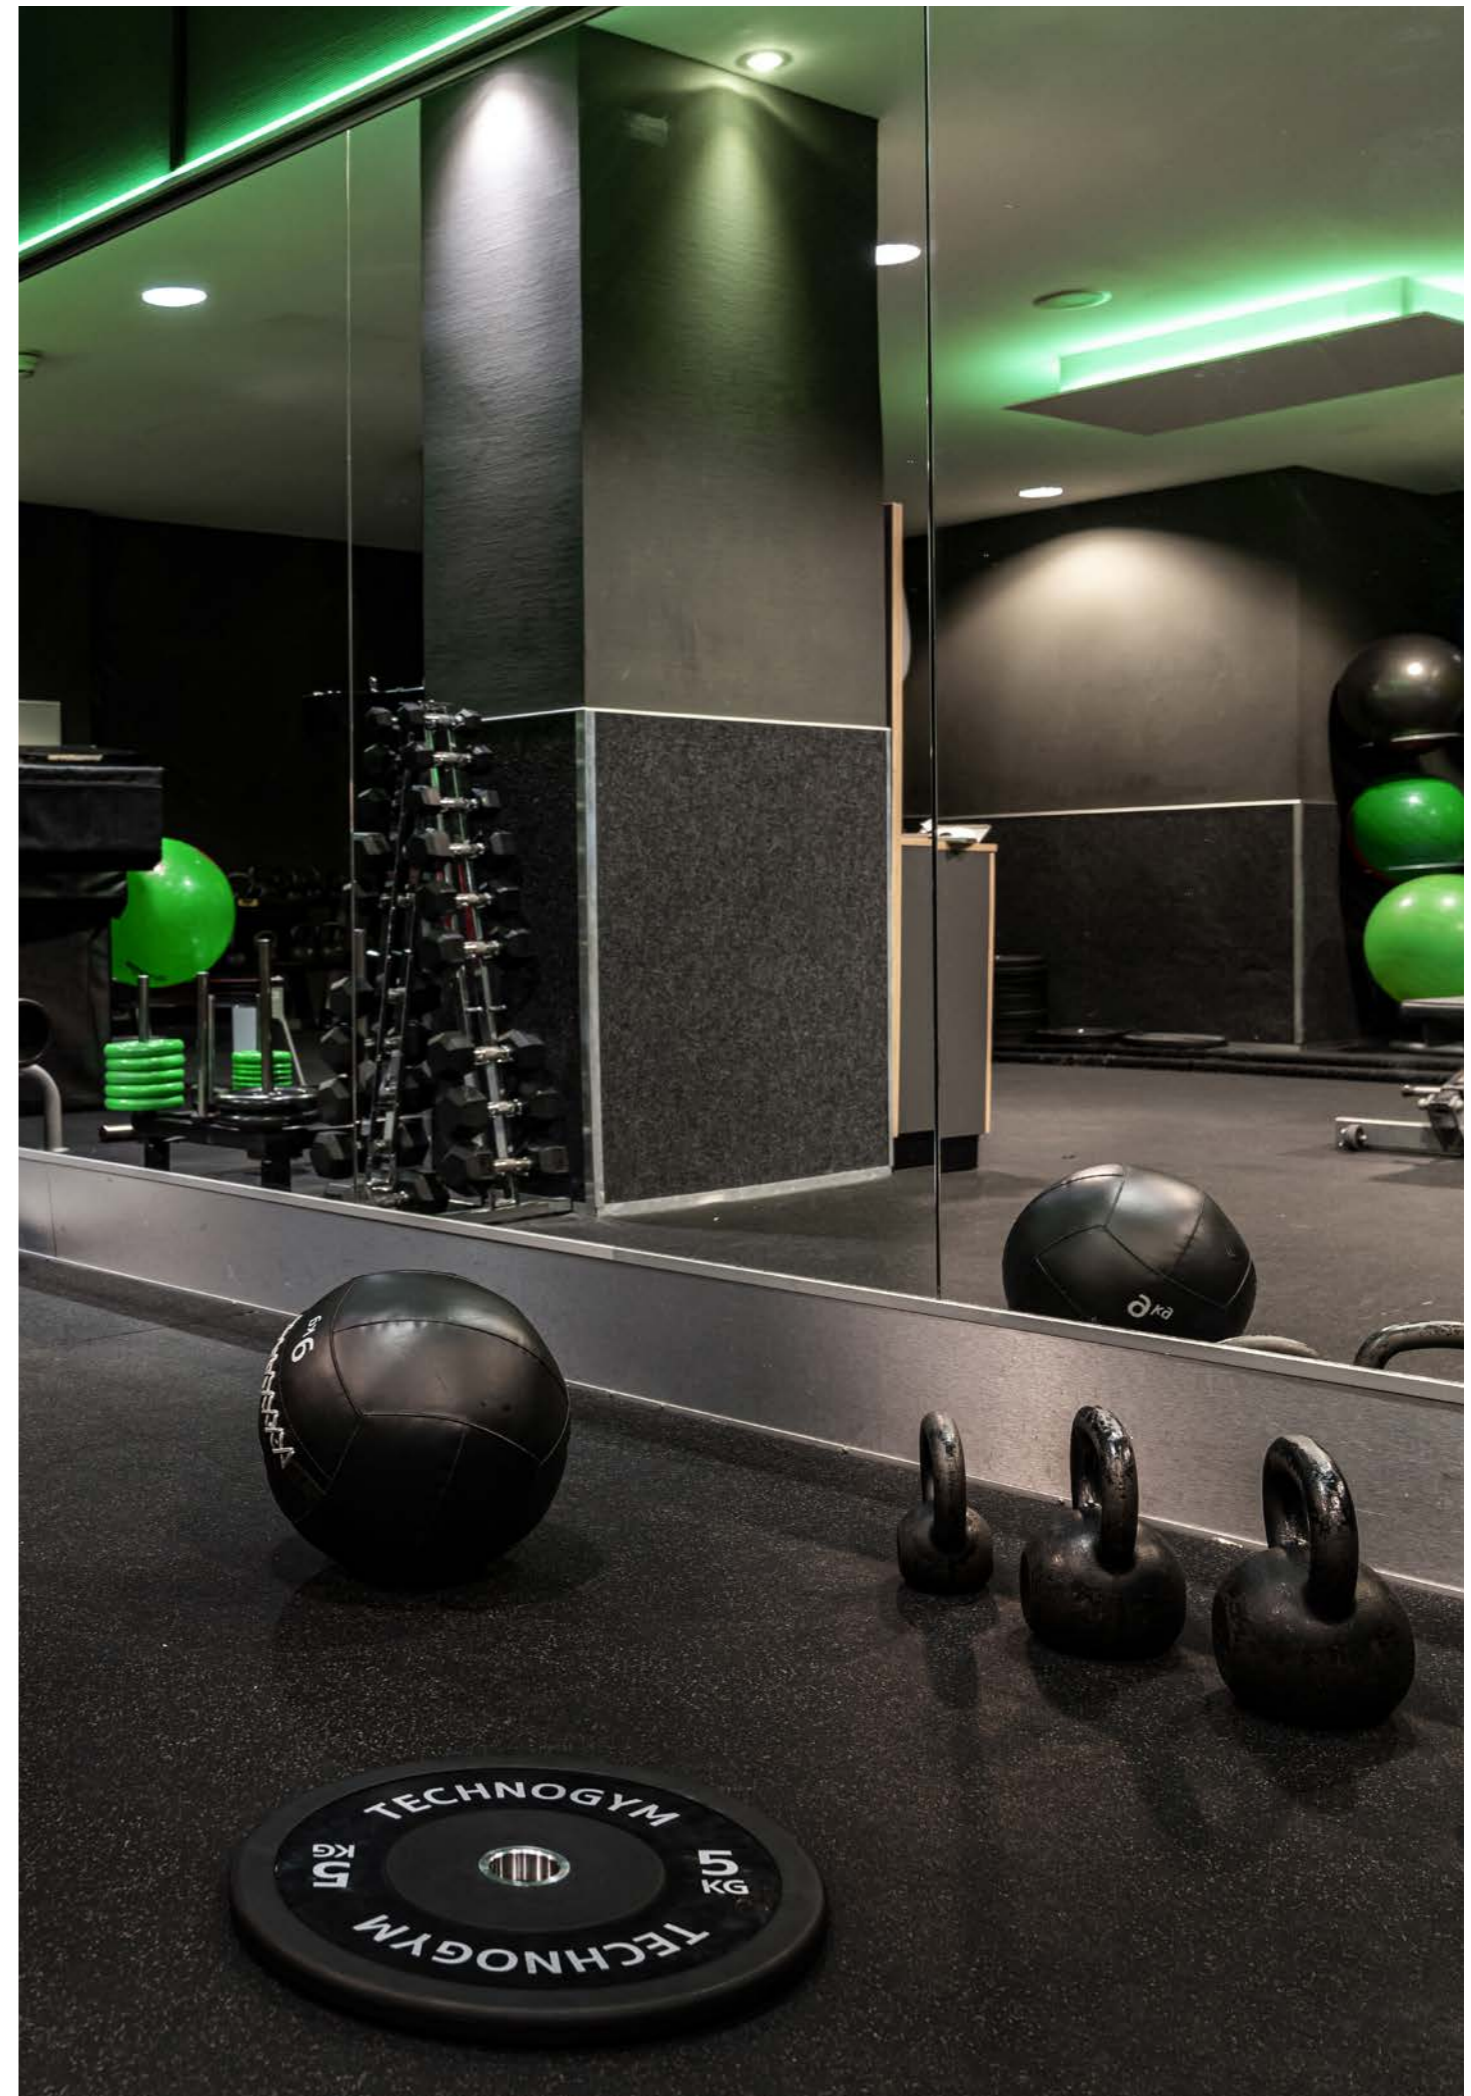

REGUPOL EVERROLL FITNESS FLOORS IN NUMBERS

around **1 MIO.**

m² produced every year

over **1,000**

new references per year

over **100**

countries with REGUPOL everroll references

approx. **60**

standard decors

over **25**

years of experience with REGUPOL everroll

Your benefit:

Our longstanding experience worldwide enables us to provide you with individual advice and to help you choose the right fitness floor.